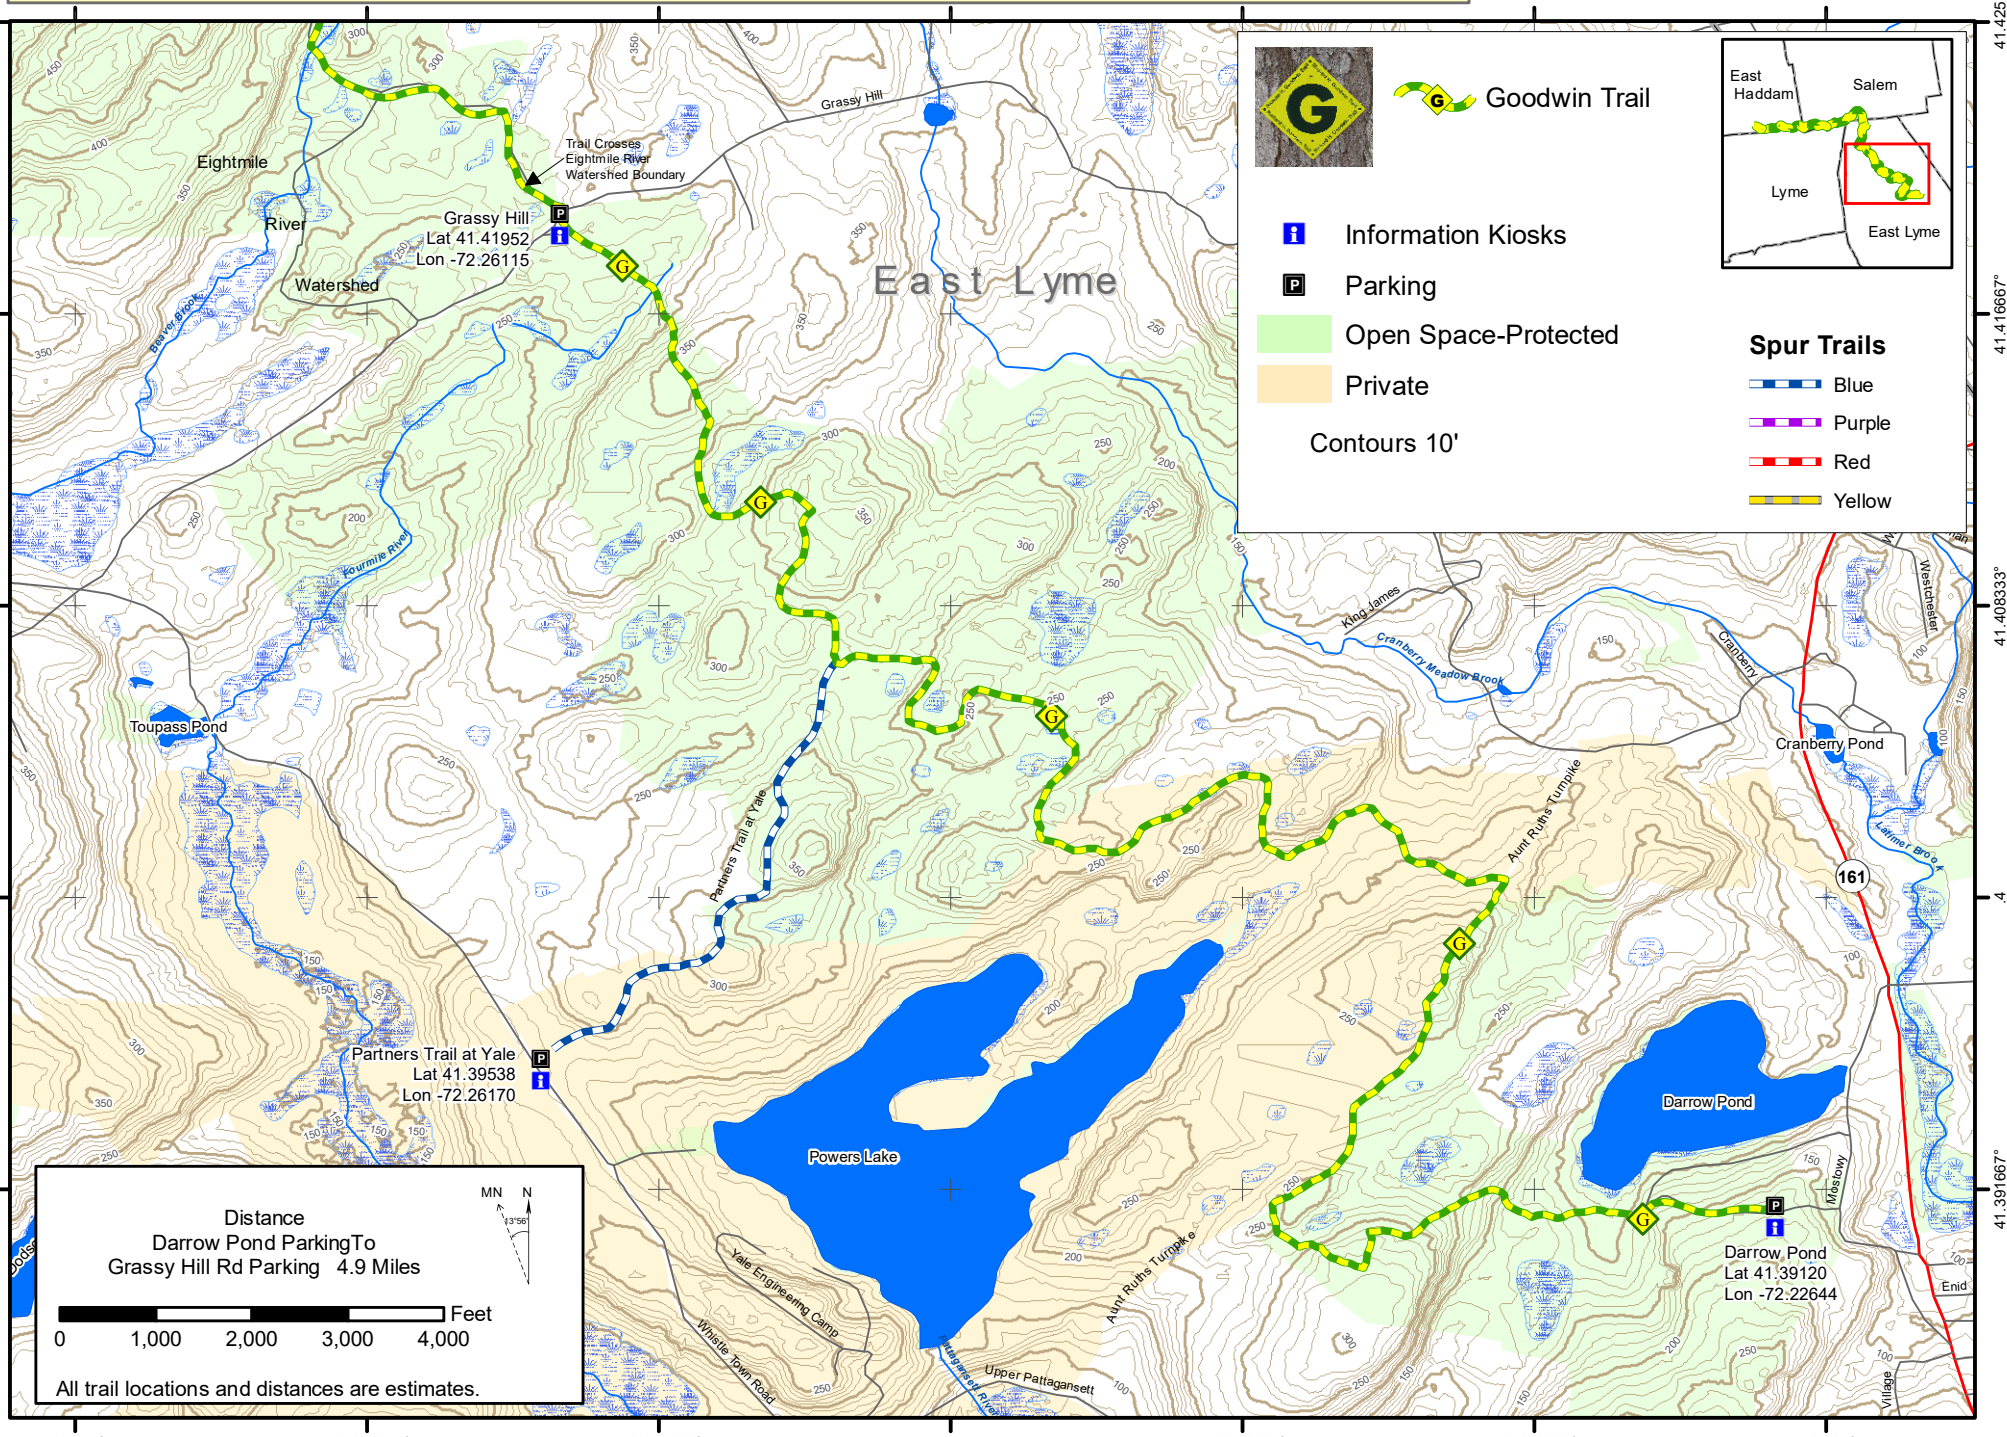

RICHARD H. GOODWIN TRAIL - DARROW POND TO GRASSY HILL RD SECTION

Goodwin Trail

Information Kiosks

Parking

Open Space-Protected

Private

Contours 10'

Spur Trails

- Blue
- Purple
- Red
- Yellow

Distance
Darrow Pond Parking To
Grassy Hill Rd Parking 4.9 Miles

0 1,000 2,000 3,000 4,000 Feet

All trail locations and distances are estimates.